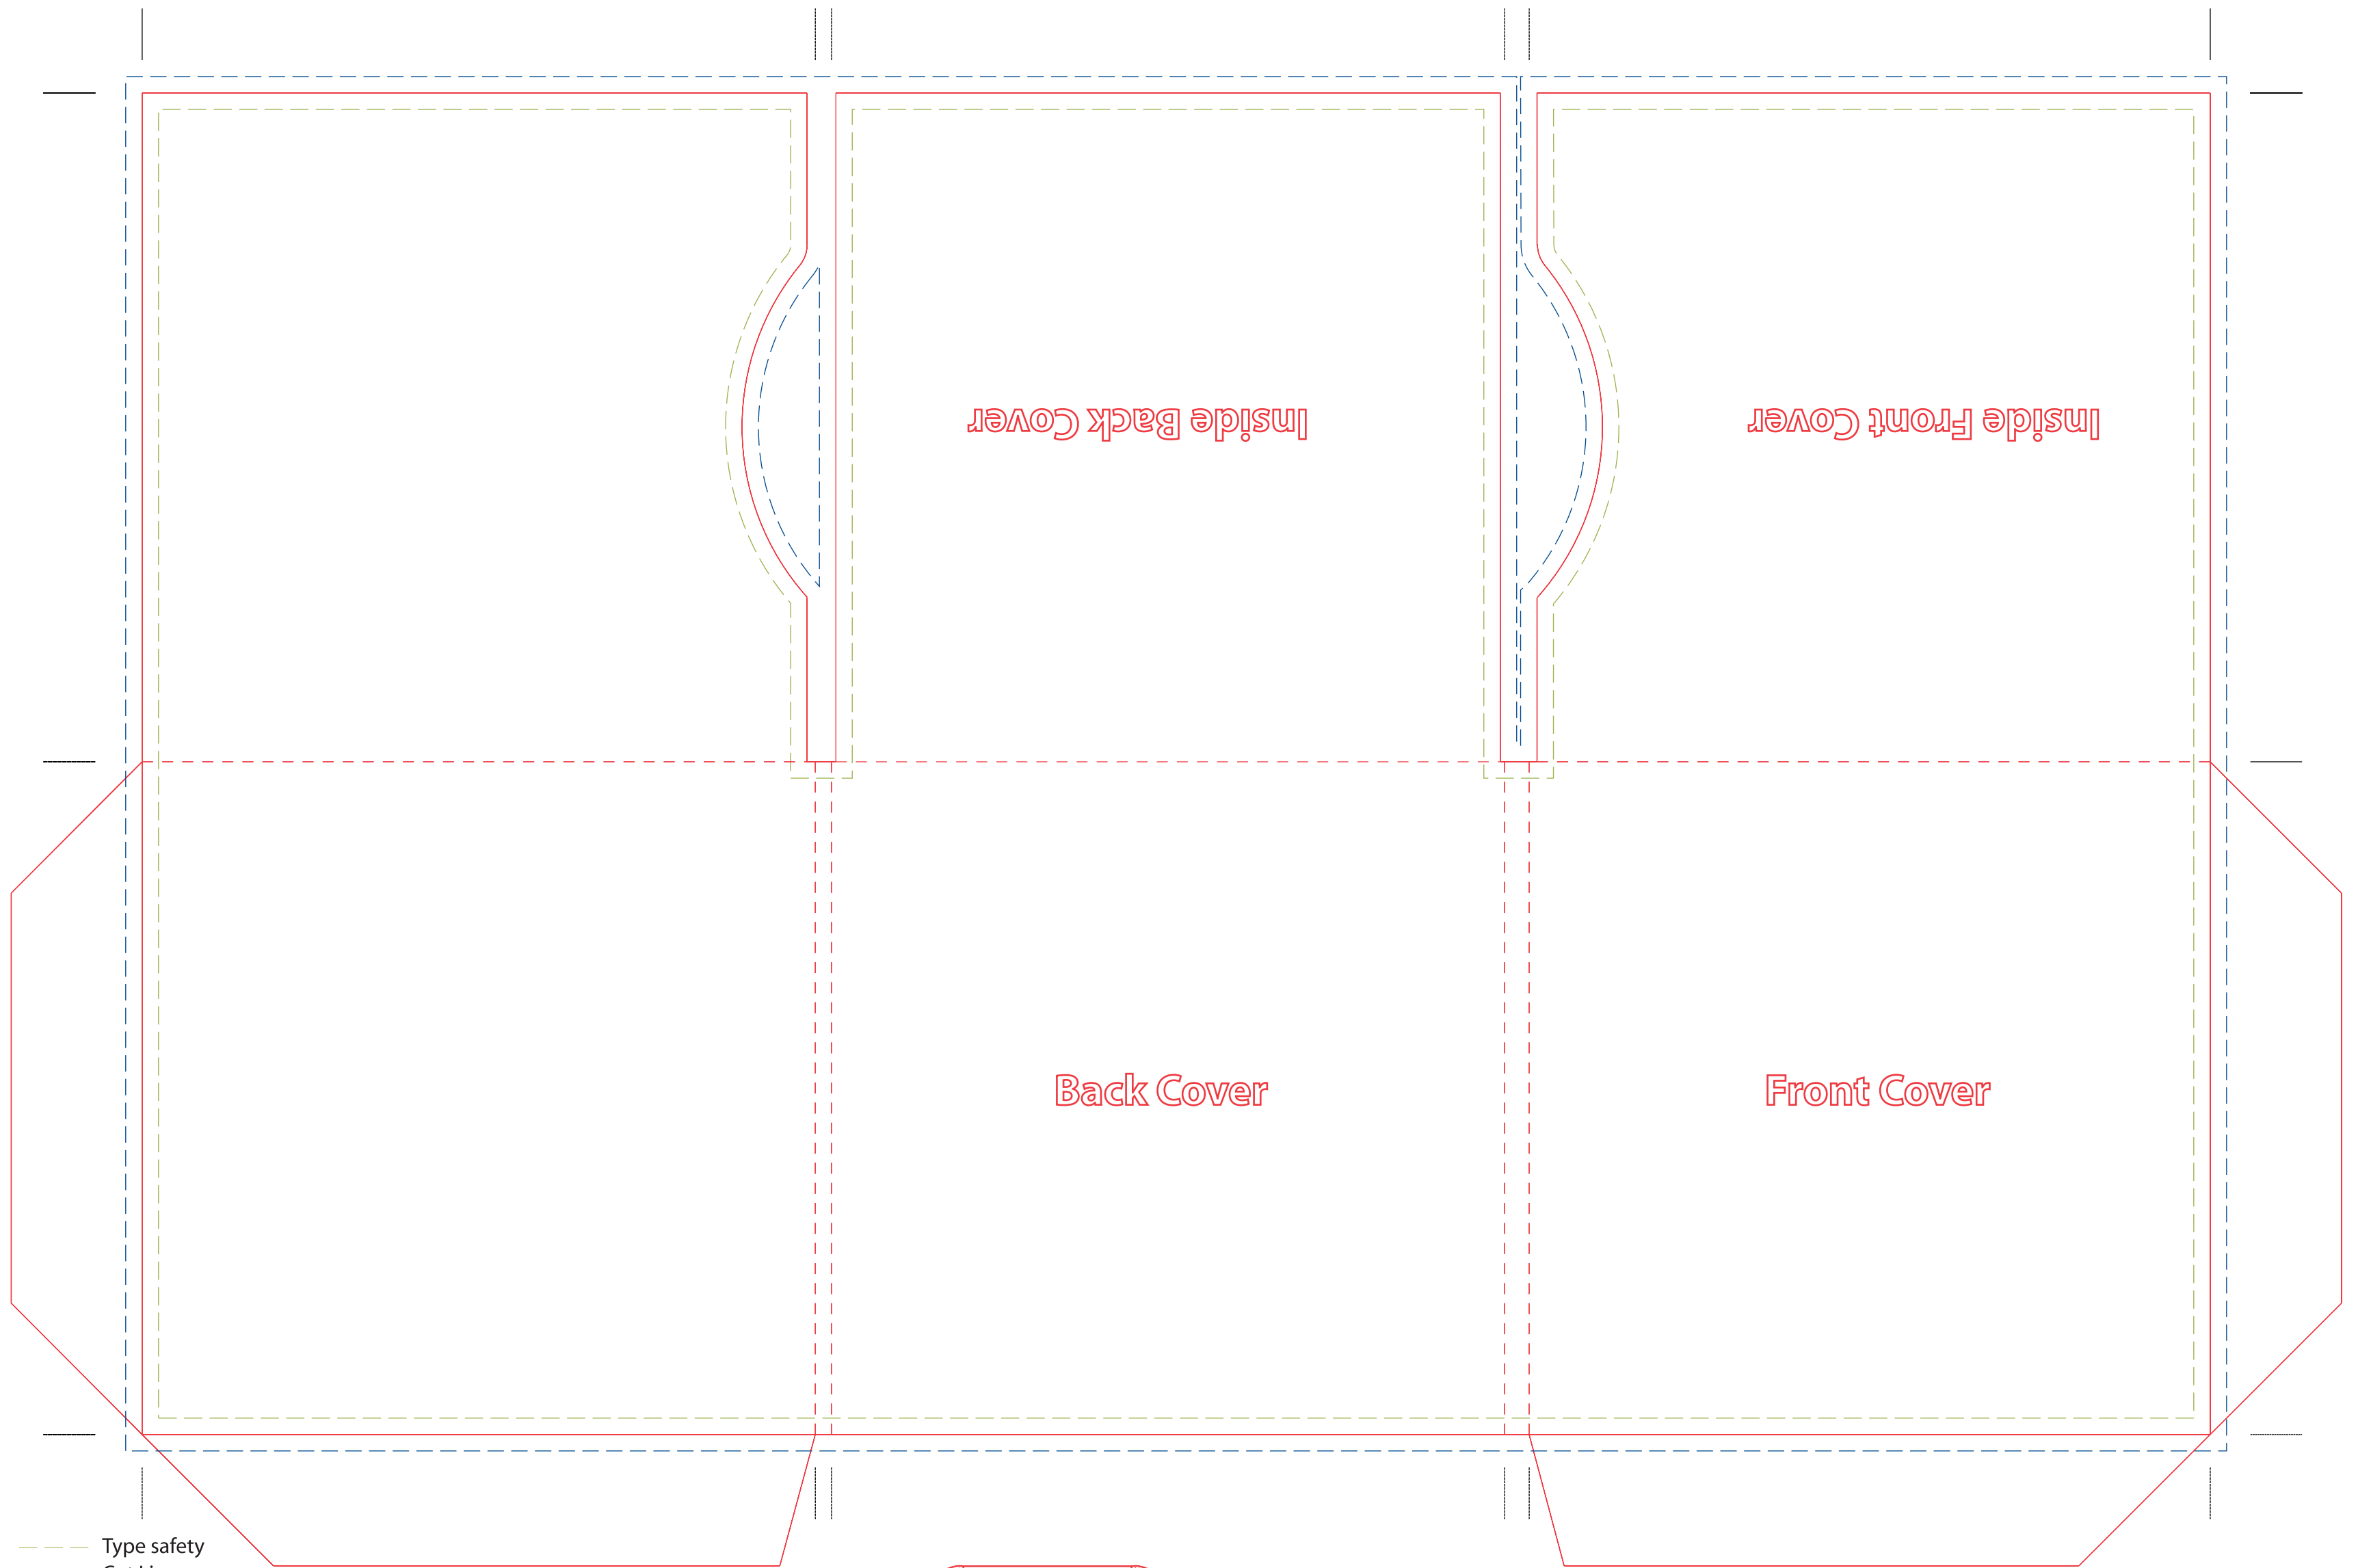

6 Panel Cardboard Sleeve Mailer with 2 Pocket

CDM-601

CD & DVD Manufacturing

- Type safety
- Cut Line
- Bleed Area

Note: Any artwork that does not meet above requirement may be put on hold and cause a delay. Client will have to resubmit new file(s) or authorize SLI to perform artwork modification at extra cost.